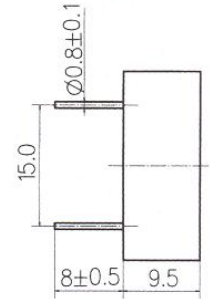

### DIMENSIONS

PB-2410

$\phi 23.5 \times H9.5$

Type	Unit	PB-2410-1
Rated Voltage	(VDC)	12
Operating Voltage	(VDC)	3~20
Current Consumption	(mA)	< or =15
Sound Output (Min)	(dB)	> or = 86
Resonant Frequency	(Hz)	3400±500
Operating Temp	(C)	-20~+70
Storage Temp	(C)	-30~+80
Weight	(g)	3
Dimension	mm	23.5 x H9.5
*Value applying at rated voltage		
*distance for measurement 10cm		

Type	Unit	PB-2410-2
Rated Voltage	(VDC)	12
Operating Voltage	(VDC)	3~20
Current Consumption	(mA)	< or =10
Sound Output (Min)	(dB)	> or = 95
Resonant Frequency	(Hz)	3400±500
Operating Temp	(C)	-20~+70
Storage Temp	(C)	-30~+80
Weight	(g)	3
Dimension	mm	23.5 x H9.5
*Value applying at rated voltage		
*distance for measurement 10cm		