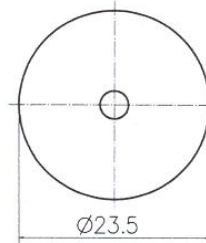

### DIMENSIONS

PB-2410

$\phi 23.5 \times H9.5$

Type	Unit	PB-2410-1
Rated Voltage	(VDC)	12
Operating Voltage	(VDC)	3~20
Current Consumption	(mA)	< or =15
Sound Output (Min)	(dB)	> or = 86
Resonant Frequency	(Hz)	3400±500
Operating Temp	(C)	-20~+70
Storage Temp	(C)	-30~+80
Weight	(g)	3
Dimension	mm	23.5 x H9.5
*Value applying at rated voltage		
*distance for measurement 10cm		